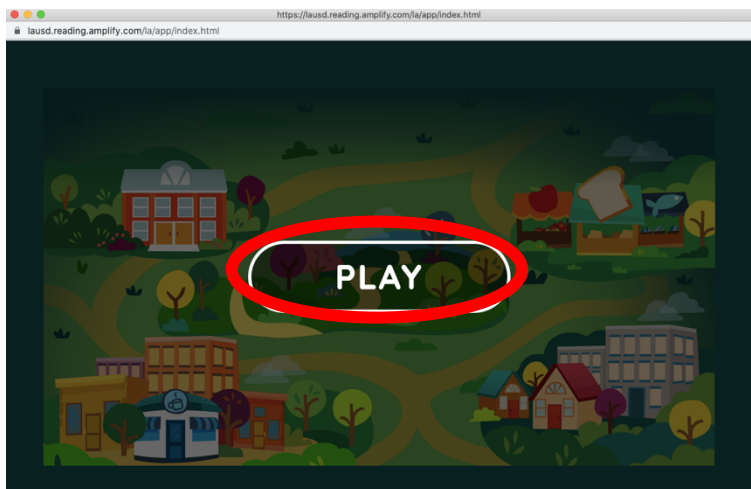

1. On our class page click on **“Amplify Reading: Student”**

2. Click: **“Launch App”**

3. Press Play

4. Click on the icon to begin.