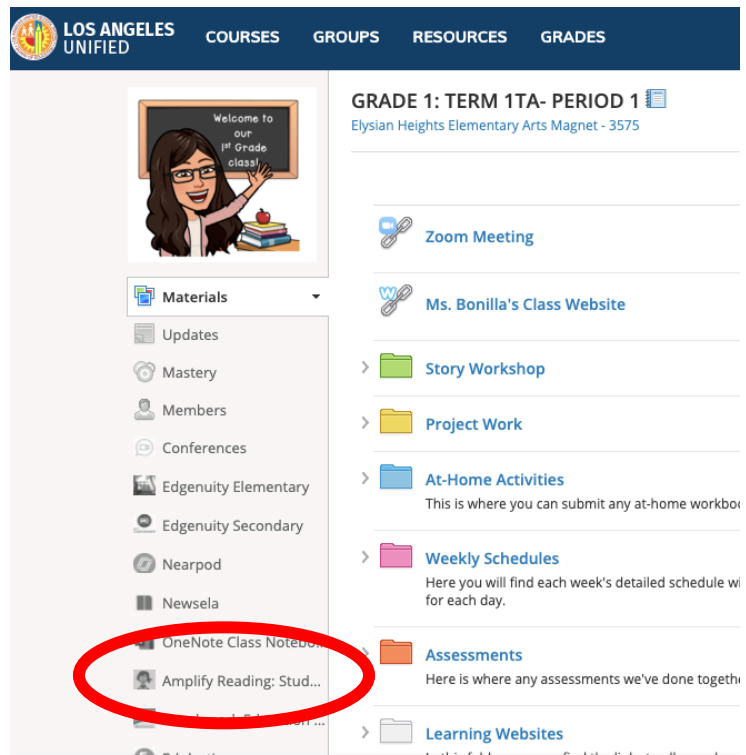

1. On our class page click on **“Amplify Reading: Student”**

2. Click: **“Launch App”**

3. Press Play

4. Click on the icon to begin.