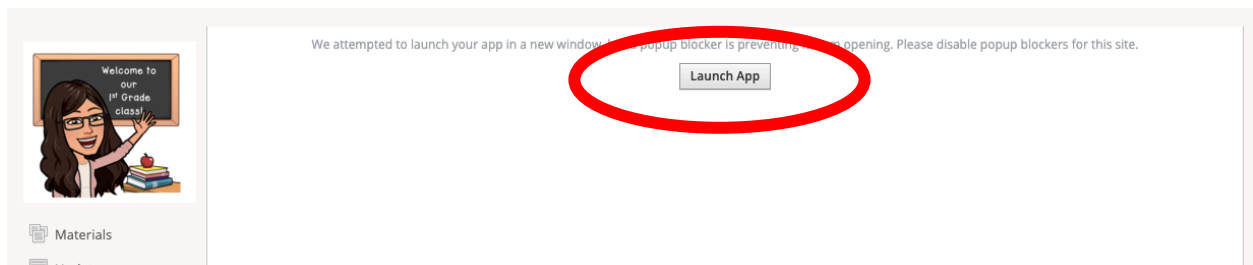

1. On our class page click on **“Amplify Reading: Student”**

2. Click: **“Launch App”**

3. Press Play

4. Click on the icon to begin.